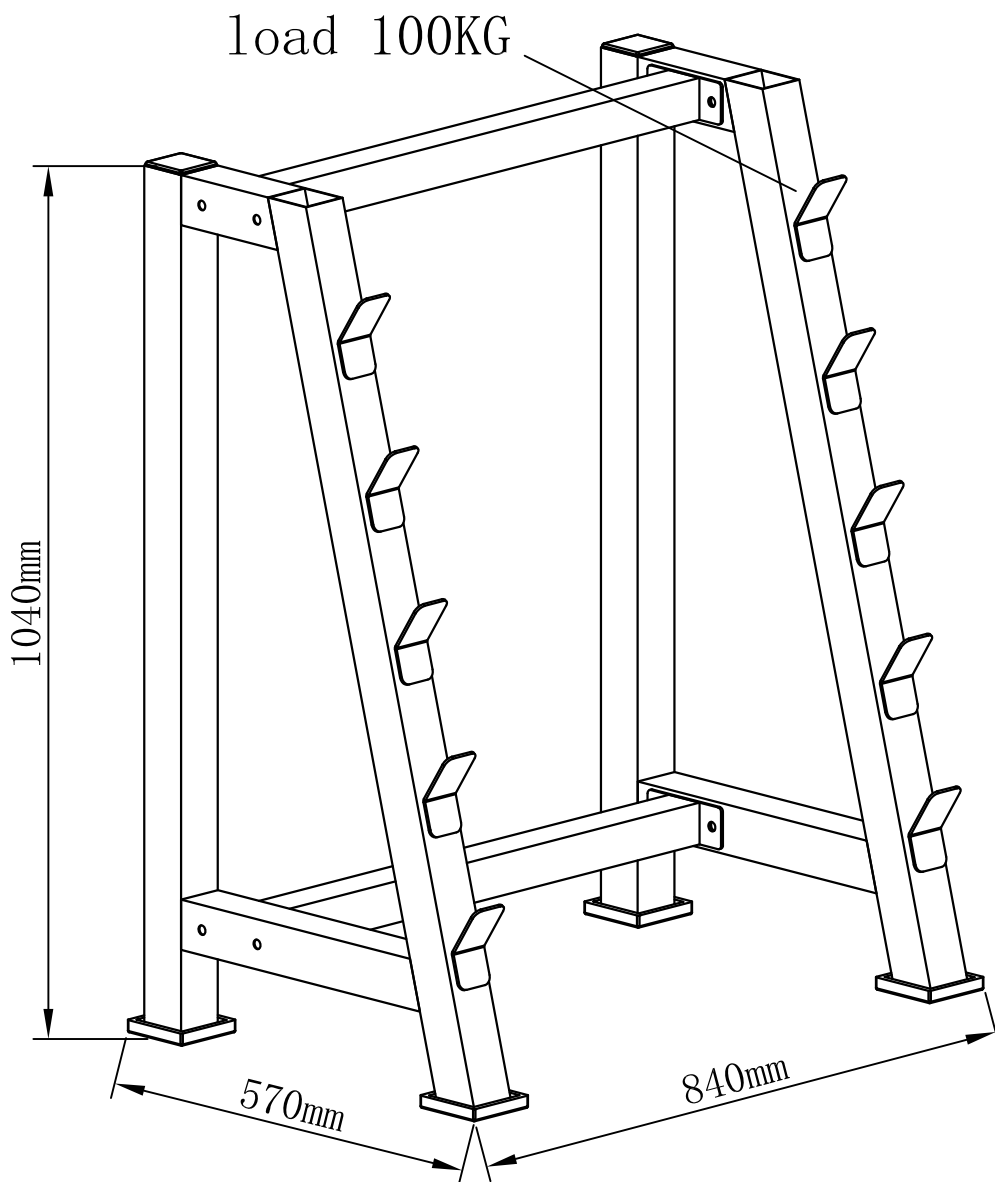

GORILLA SPORTS

Barbell Long Bar Rack (10000769)

GORILLA SPORTS

Washer $\varnothing 10$

16x

Bolt M10*77

8x

Nut M10

8x

Spanner

2x

GORILLA SPORTS

Maximum load 500KG

1

Bolt M10*77 8PCS

Washer M10 16PCS