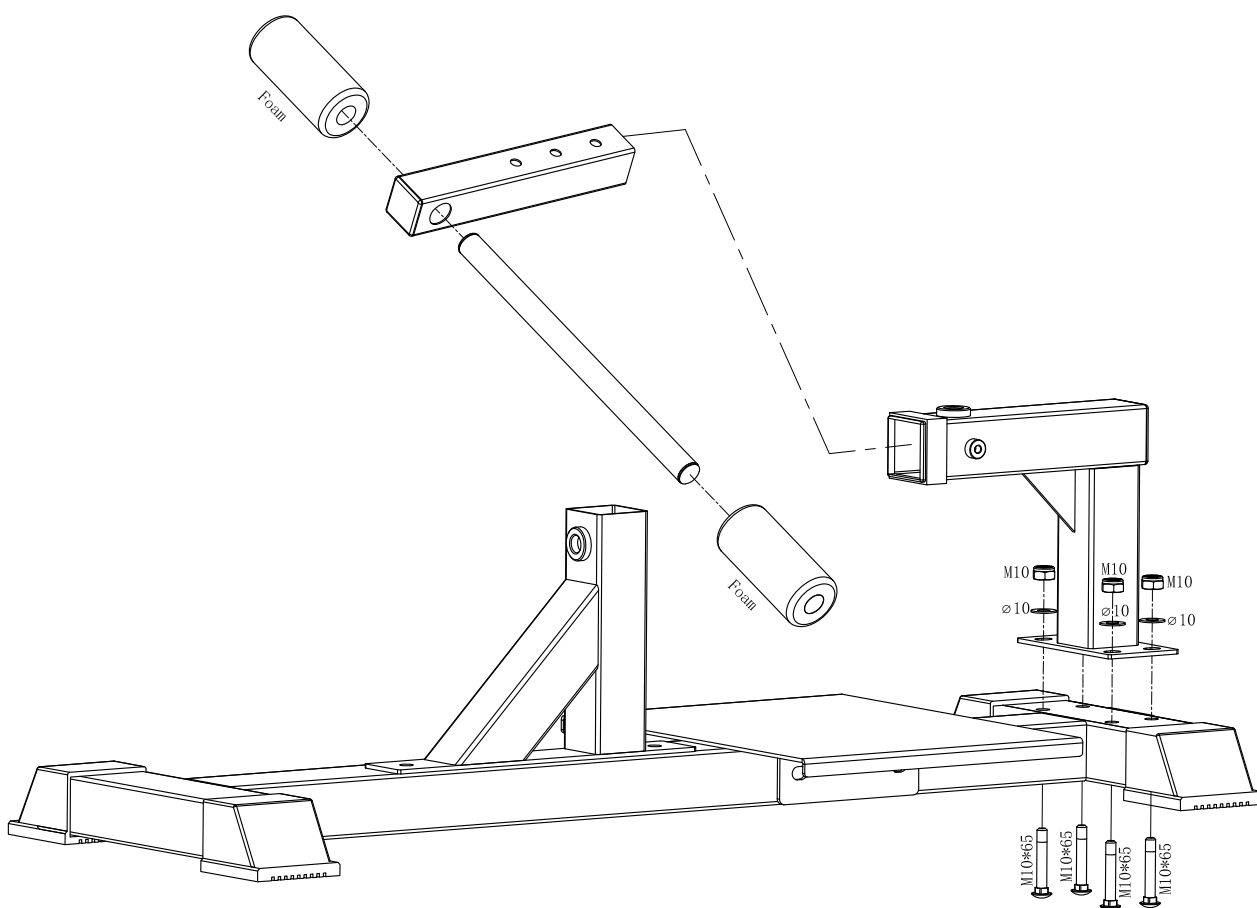

2x

Foam

4x

Spanner

2x

GORILLA SPORTS

Maximum load 130KG

1

2

3

Bolt M8x16 4PCS

Washer $\varnothing 8$ 4PCS