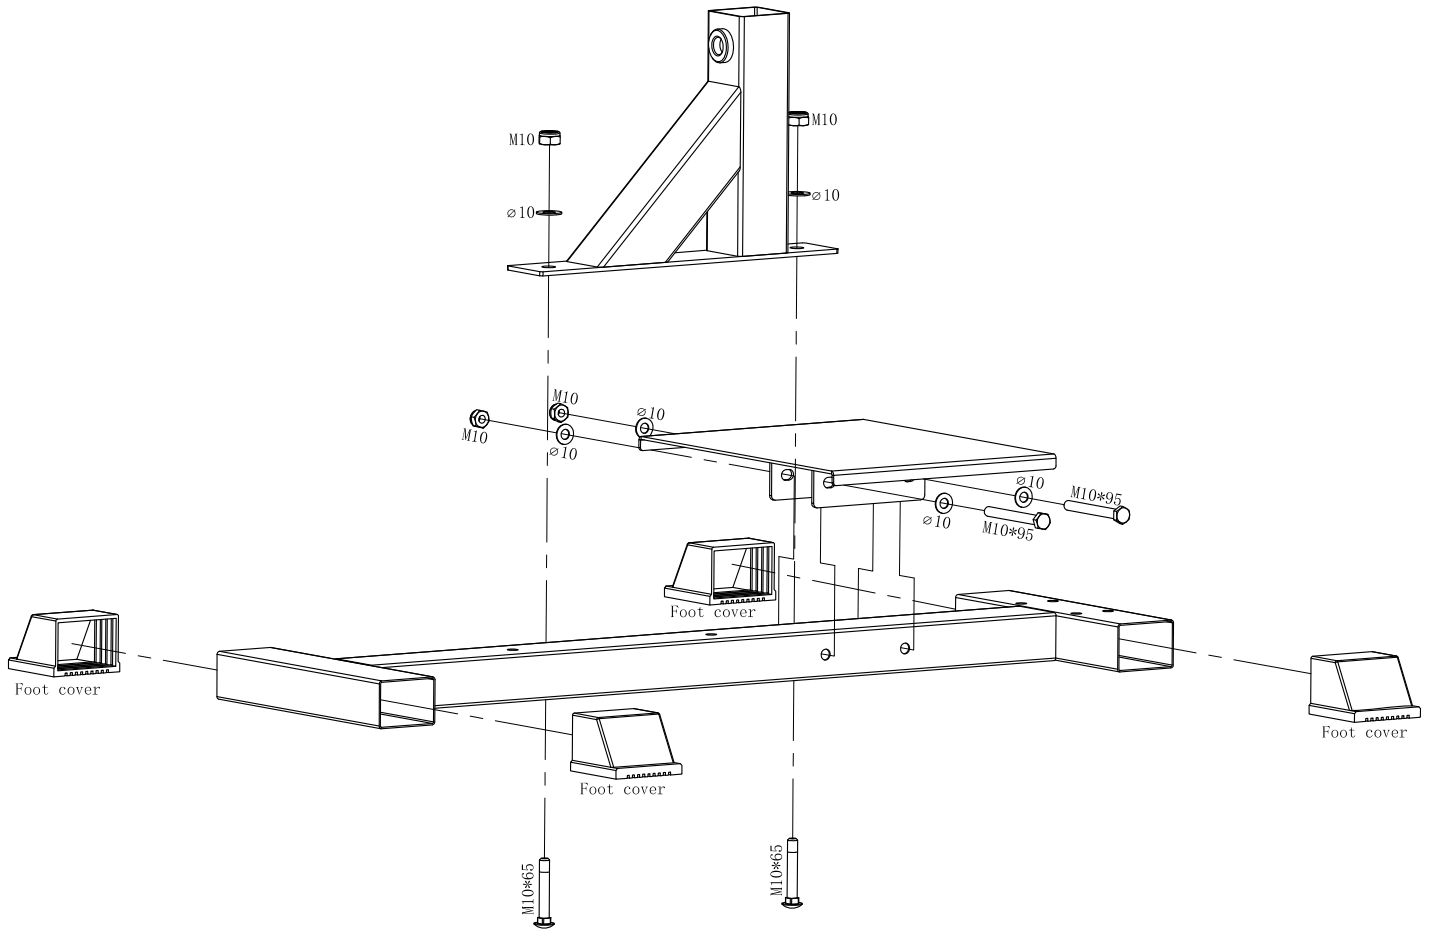

2x

Foam

4x

Spanner

2x

GORILLA SPORTS

Maximum load 130KG

1

2

3

Bolt M8x16 4PCS

Washer $\varnothing 8$ 4PCS