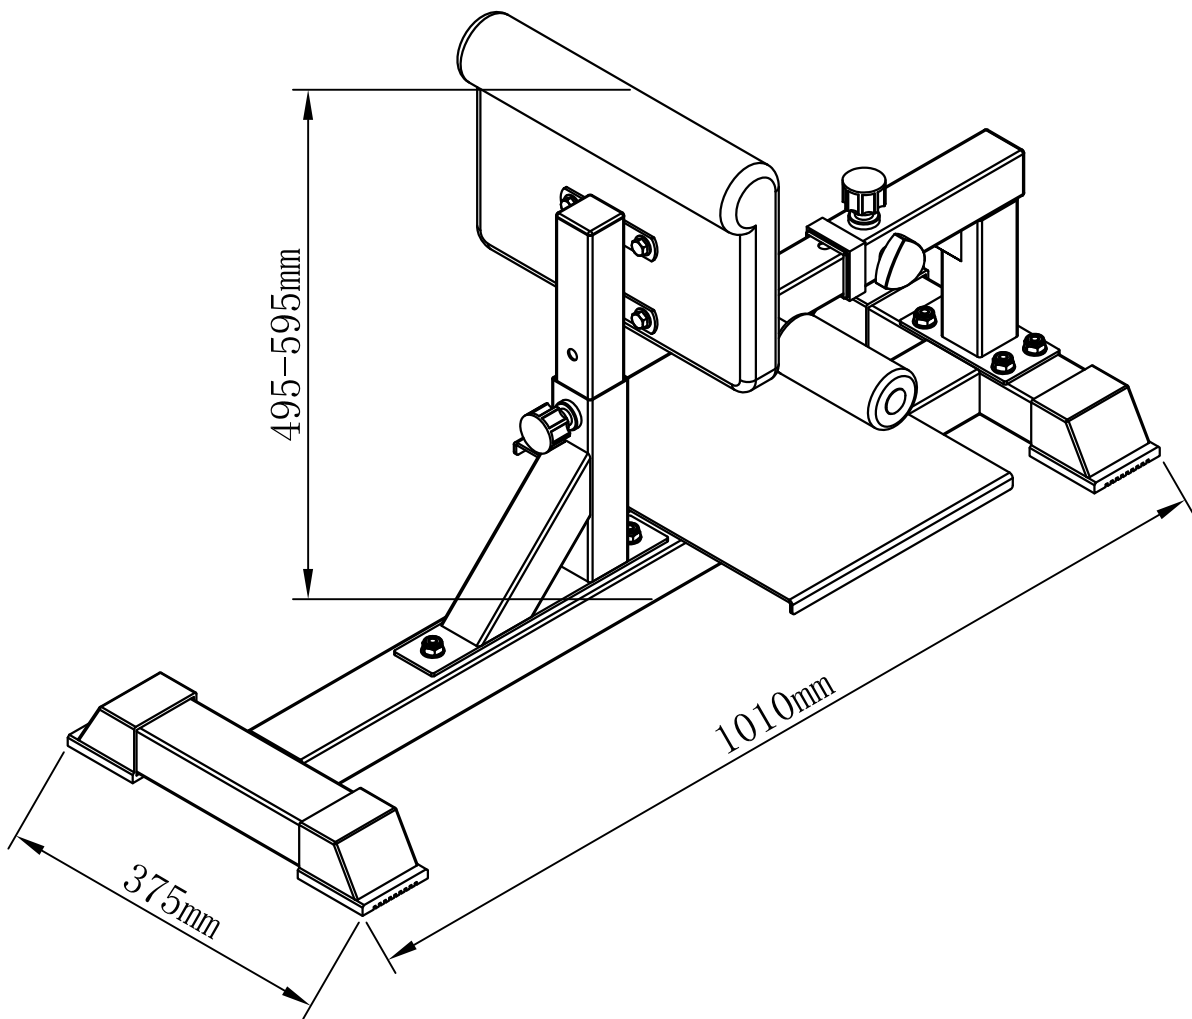

2x

Foam

4x

Spanner

2x

GORILLA SPORTS

Maximum load 130KG

1

2

3

Bolt M8x16 4PCS

Washer $\varnothing 8$ 4PCS