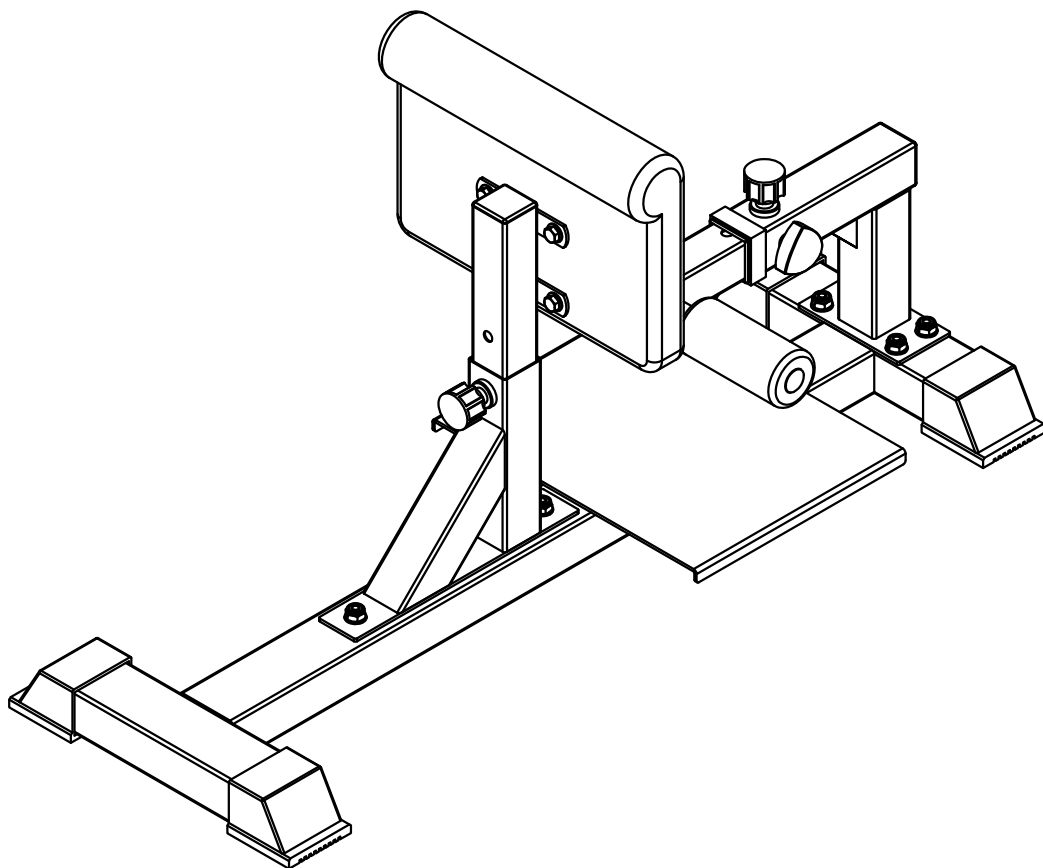

GORILLA SPORTS

Sissy Squat Machine (10000576)

GORILLA SPORTS

Bolt M10*95

2x

Bolt M10*65

6x

Bolt M8x16

4x

Washer $\varnothing 10$

10x

Washer $\varnothing 8$

4x

Nut M10

8x

Foam

2x

Foam

4x

Spanner

2x

GORILLA SPORTS

Maximum load 130KG

1

2

3

Bolt M8x16 4PCS

Washer $\varnothing 8$ 4PCS