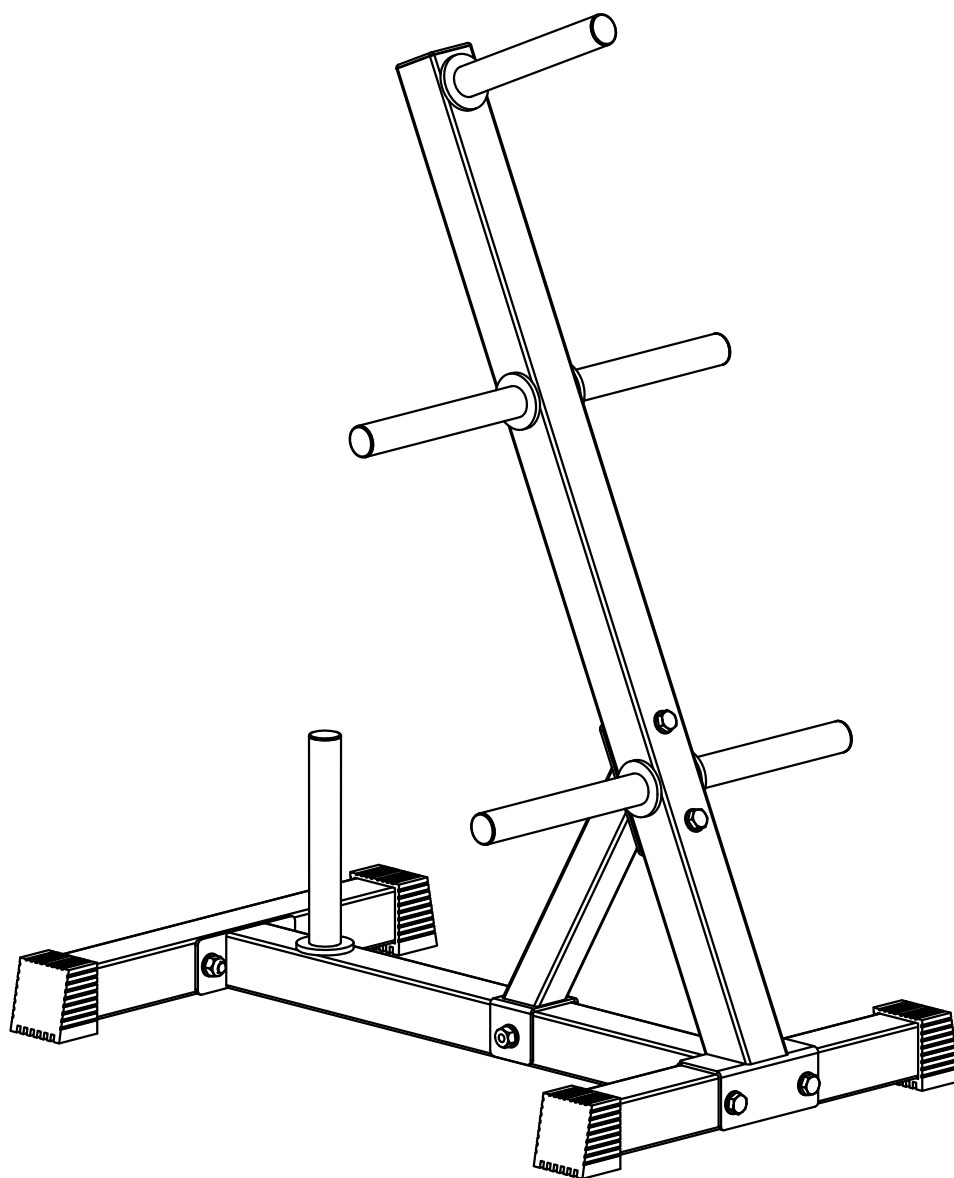

GORILLA SPORTS

Plate Rack Black (10000117)

GORILLA SPORTS

Cushion

6x

Hex Nut: (M10)

7x

Washer: ($\varnothing 10$)

15x

Bolt M10x67

4x

Bolt M10x20

1x

Countersunk head
Bolt M10x25

1x

Bolt M10x70

3x

Spanner

2x

GORILLA SPORTS

Maximum load 200KG

1

Bolt M10x20 1PCS

Washer ø10 1PCS

Cushion 5PCS

2

		
Bolt M10x67 2PCS	Bolt M10x70 2PCS	Nut M10 4PCS
		
Cushion 1PCS	Countersunk head Bolt M10x25 1PCS	Washer ø10 8PCS

3

Bolt M10x67 2PCS

Nut M10 3PCS

Bolt M10x70 1PCS

Washer ø10 6PCS