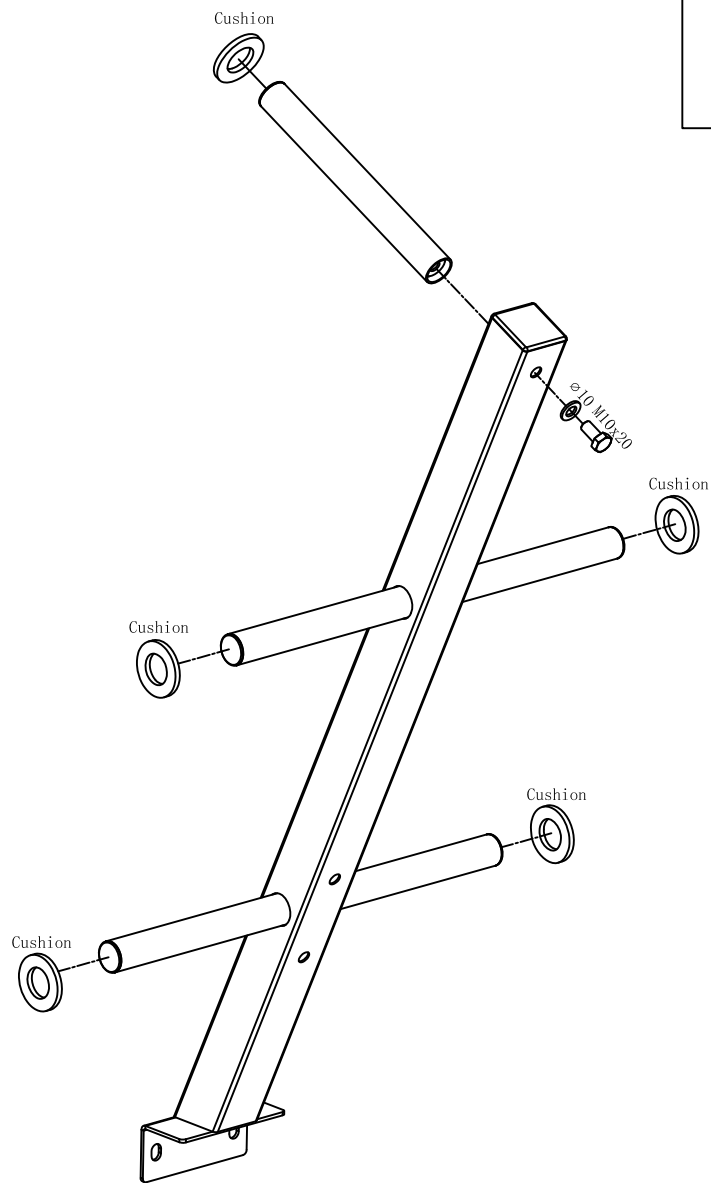

GORILLA SPORTS

Plate Rack Black (10000117)

GORILLA SPORTS

Cushion

6x

Hex Nut: (M10)

7x

Washer: ($\varnothing 10$)

15x

Bolt M10x67

4x

Bolt M10x20

1x

Countersunk head
Bolt M10x25

1x

Bolt M10x70

3x

Spanner

2x

GORILLA SPORTS

Maximum load 200KG

1

Bolt M10x20 1PCS

Washer ø10 1PCS

Cushion 5PCS

2

		
Bolt M10x67 2PCS	Bolt M10x70 2PCS	Nut M10 4PCS
		
Cushion 1PCS	Countersunk head Bolt M10x25 1PCS	Washer ø10 8PCS

3

Bolt M10x67 2PCS

Nut M10 3PCS

Bolt M10x70 1PCS

Washer ø10 6PCS