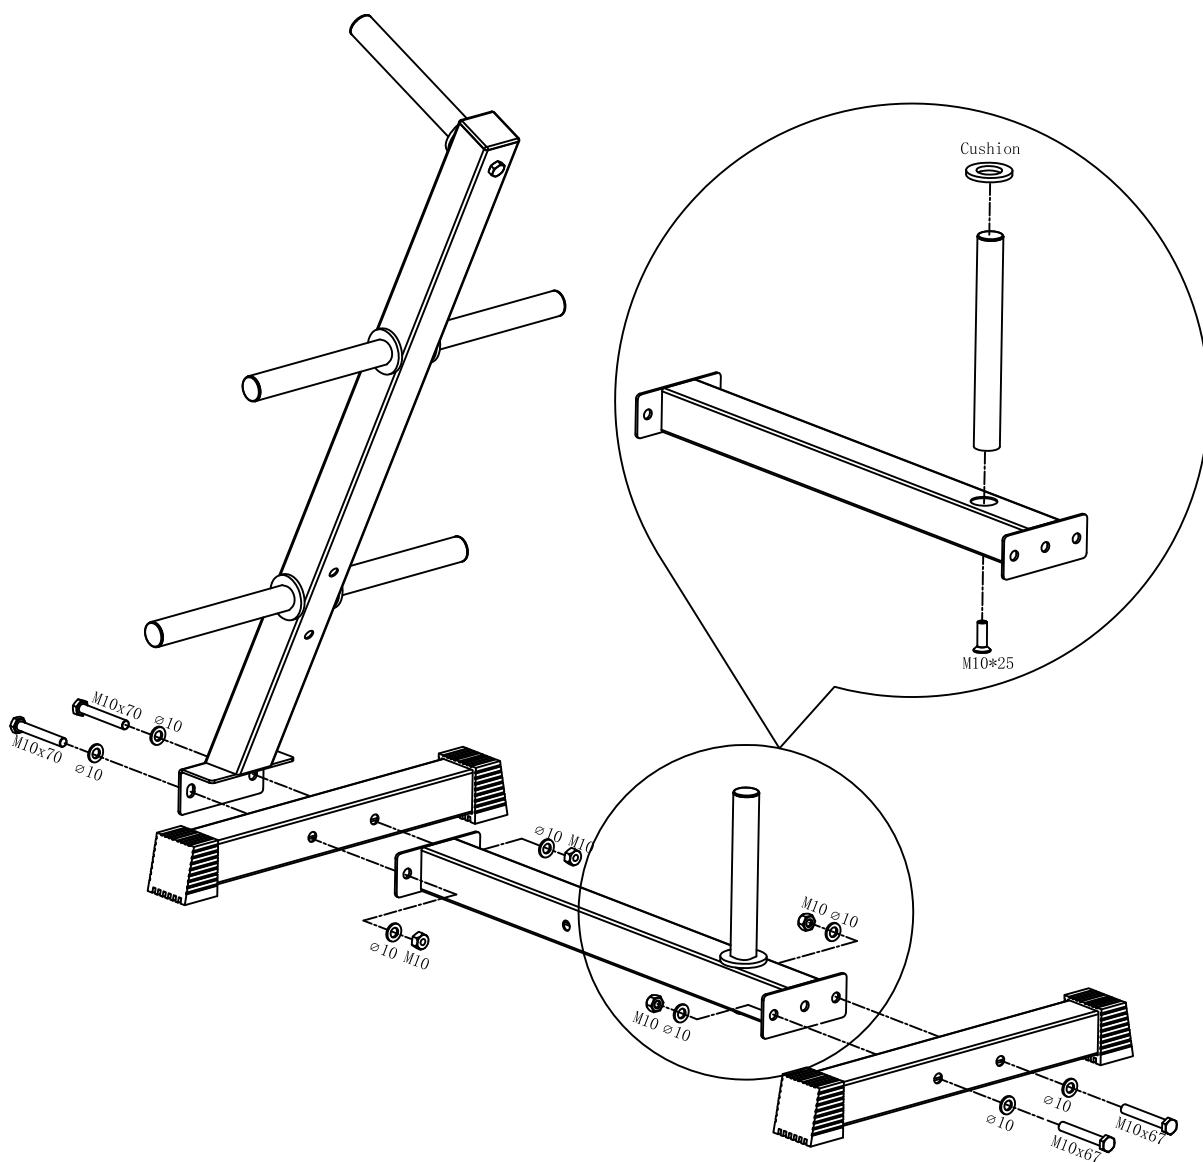

3x

Spanner

2x

GORILLA SPORTS

Maximum load 200KG

1

Bolt M10x20 1PCS

Washer ø10 1PCS

Cushion 5PCS

2

		
Bolt M10x67 2PCS	Bolt M10x70 2PCS	Nut M10 4PCS
		
Cushion 1PCS	Countersunk head Bolt M10x25 1PCS	Washer ø10 8PCS

3

Bolt M10x67 2PCS

Nut M10 3PCS

Bolt M10x70 1PCS

Washer ø10 6PCS