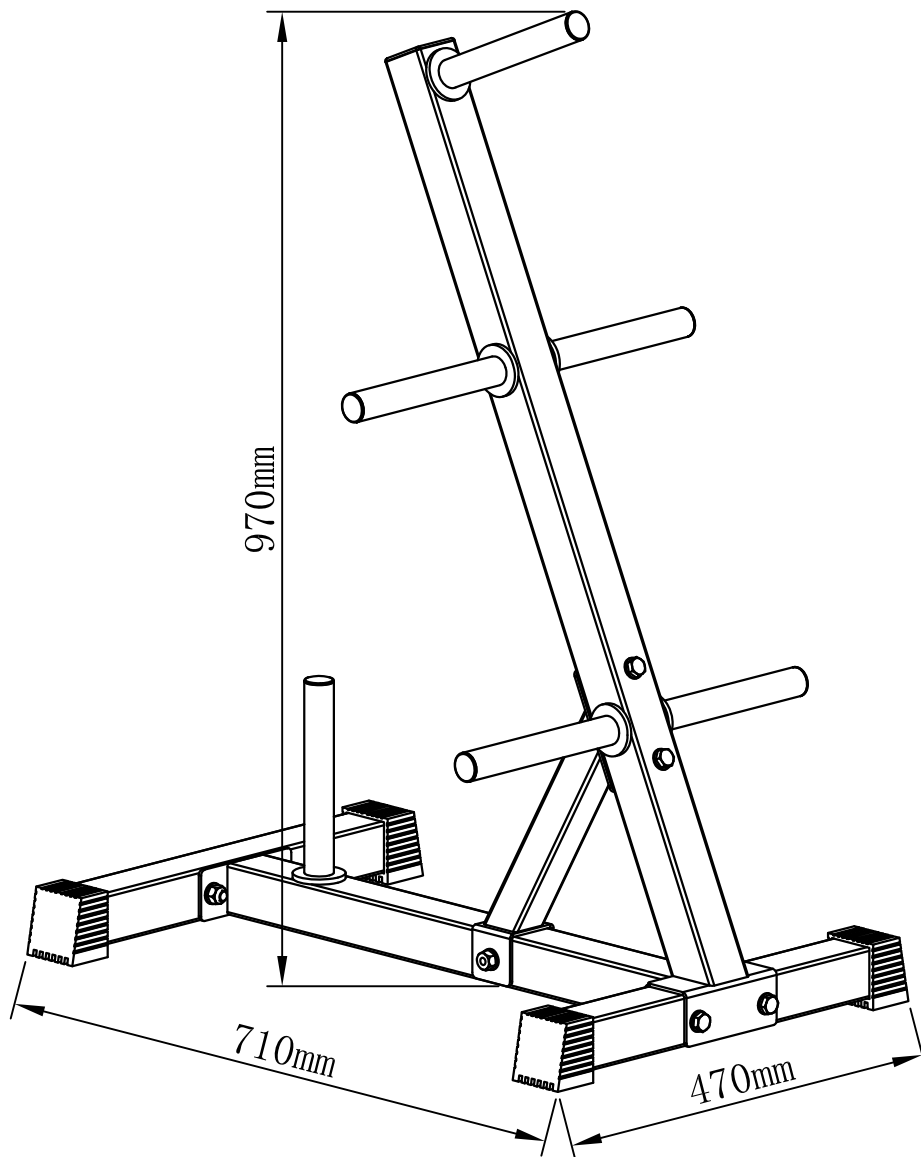

15x

Bolt M10x67

4x

Bolt M10x20

1x

Countersunk head
Bolt M10x25

1x

Bolt M10x70

3x

Spanner

2x

GORILLA SPORTS

Maximum load 200KG

1

Bolt M10x20 1PCS

Washer ø10 1PCS

Cushion 5PCS

2

		
Bolt M10x67 2PCS	Bolt M10x70 2PCS	Nut M10 4PCS
		
Cushion 1PCS	Countersunk head Bolt M10x25 1PCS	Washer ø10 8PCS

3

Bolt M10x67 2PCS

Nut M10 3PCS

Bolt M10x70 1PCS

Washer ø10 6PCS