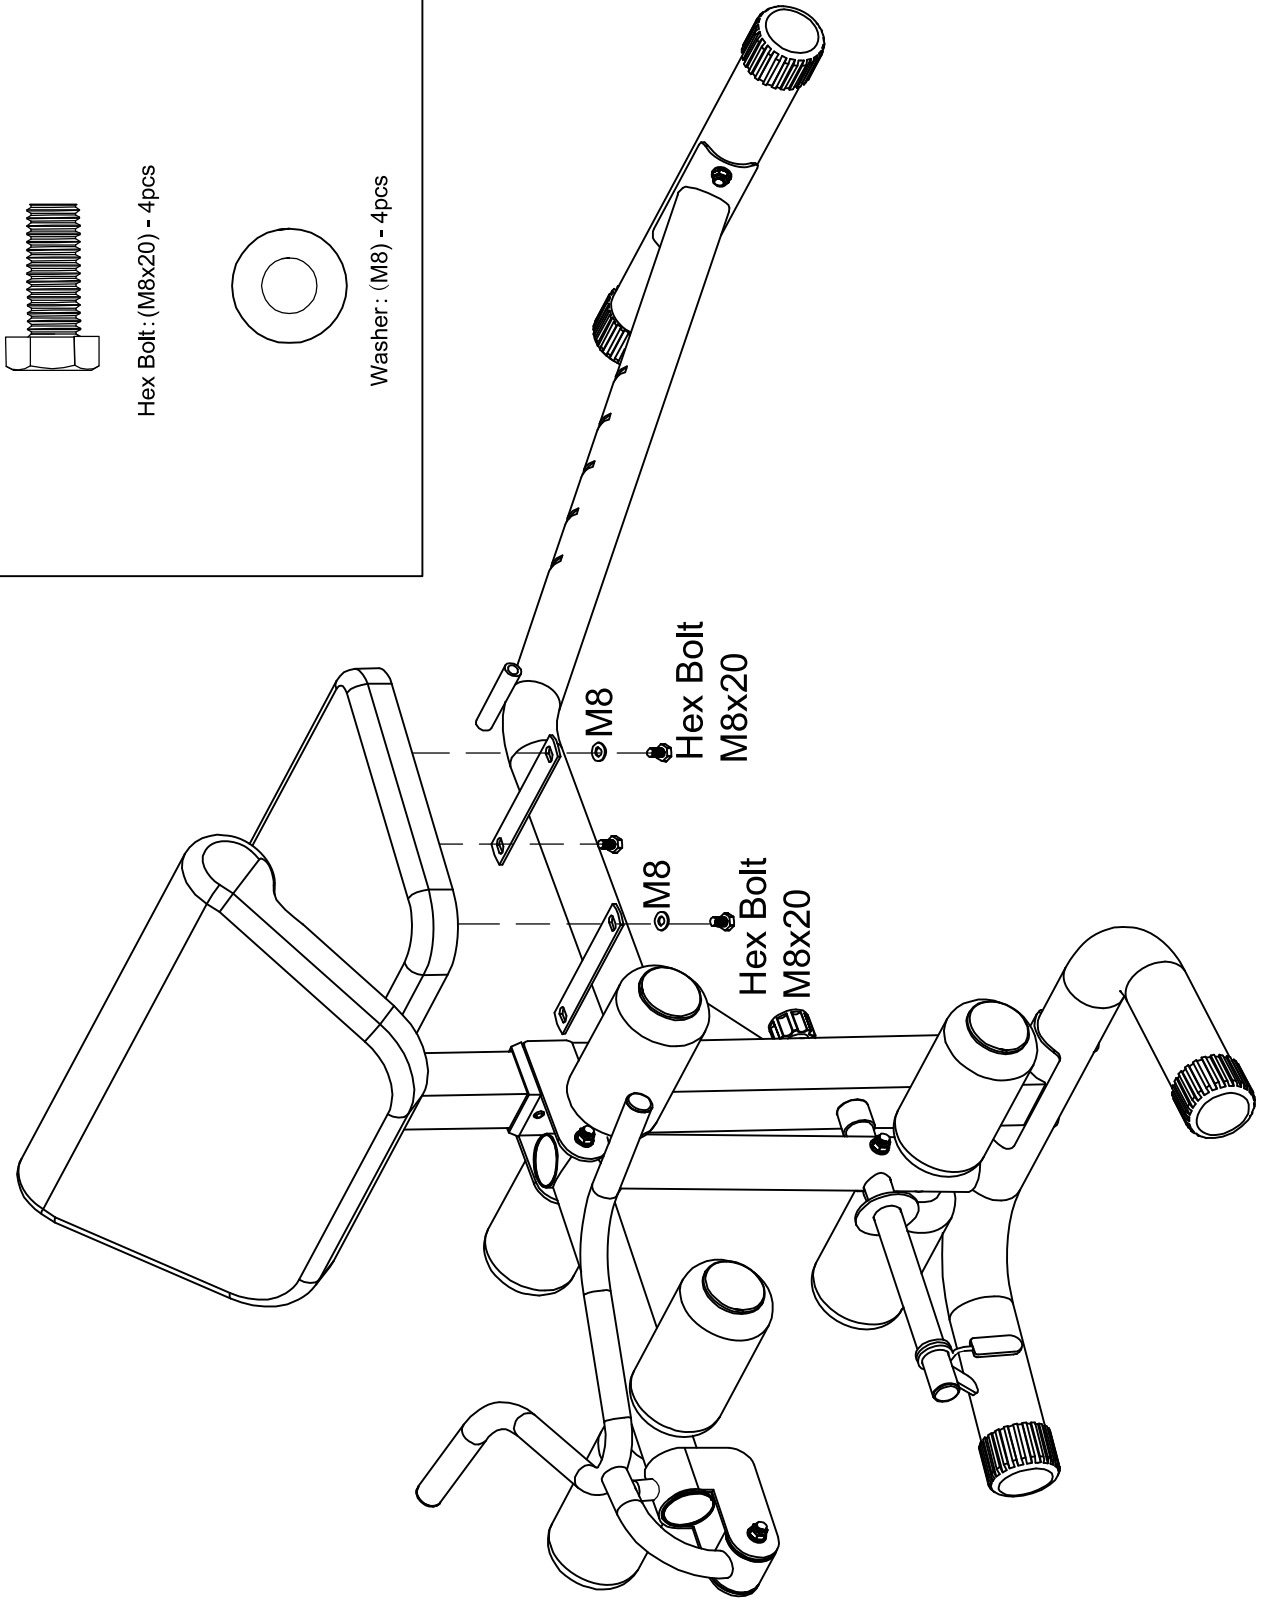

# GORILLA SPORTS

Washer: (M10)

10PCS

Washer: (M8)

10PCS

Nut: (M10)

7PCS

Hex Bolt: (M10x145)

1PC

Hex Bolt: (M10x80)

1PC

Hex Bolt: (M8x20)

6PCS

Hex Bolt: (M10x65)

1PC

Spanner

1PC

1PC

1

Washer: (M10)

4PCS

Nut: (M10)

4PCS

# 2

3

4