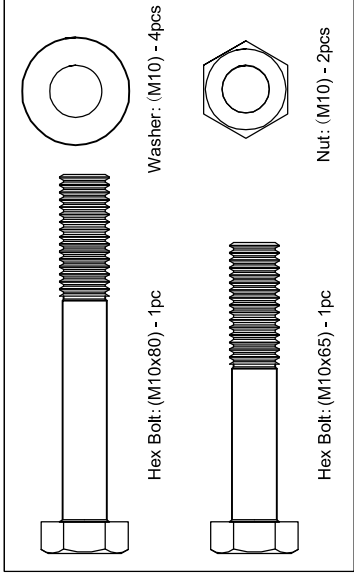

# GORILLA SPORTS

Washer: (M10)

10PCS

Washer: (M8)

10PCS

Nut: (M10)

7PCS

Hex Bolt: (M10x145)

1PC

Hex Bolt: (M10x80)

1PC

Hex Bolt: (M8x20)

6PCS

Hex Bolt: (M10x65)

1PC

Spanner

1PC

1PC

1

Washer: (M10)

4PCS

Nut: (M10)

4PCS

# 2

3

4