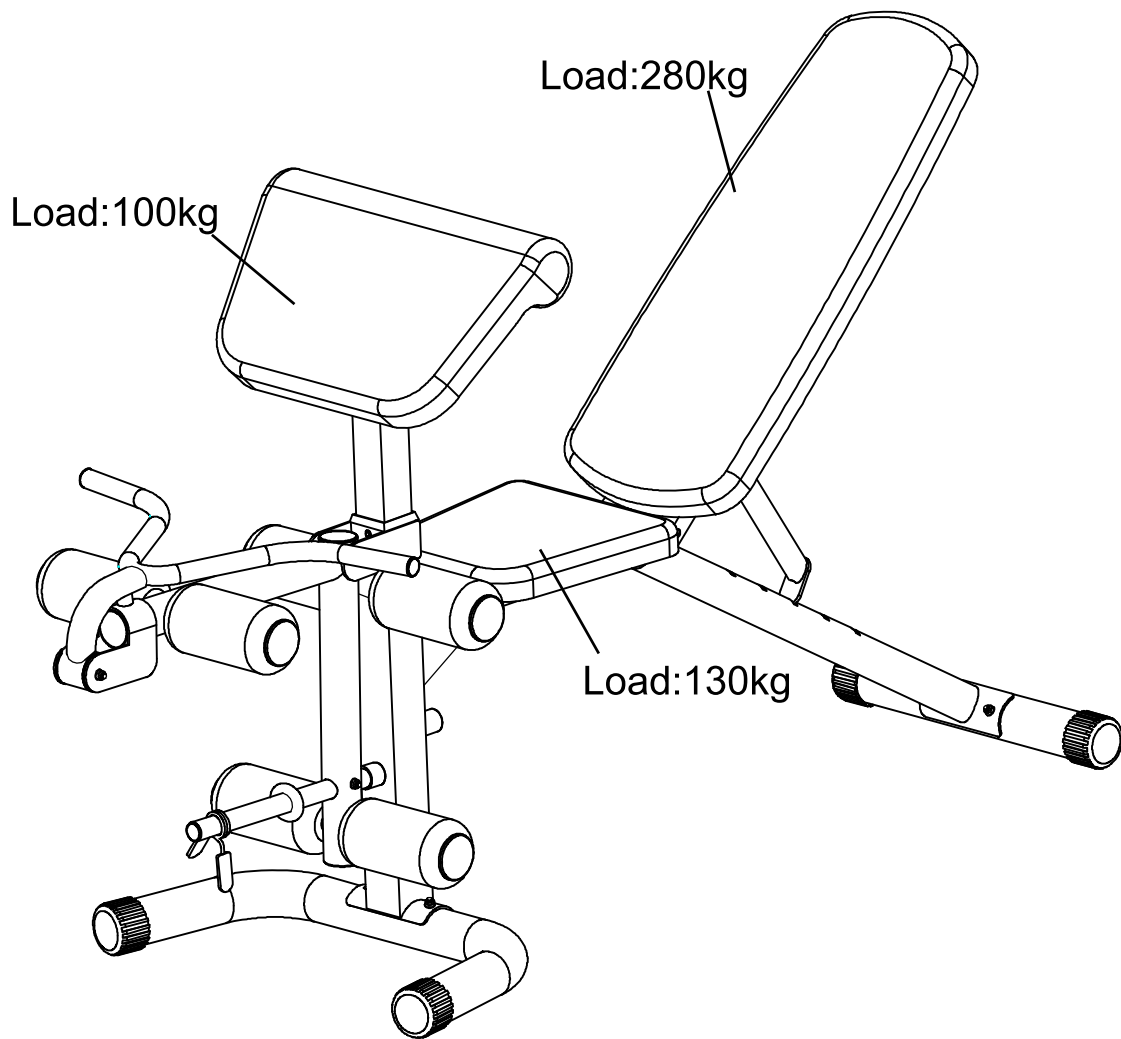

# 2

3

4

# GORILLA SPORTS

Maximum Load:250kg