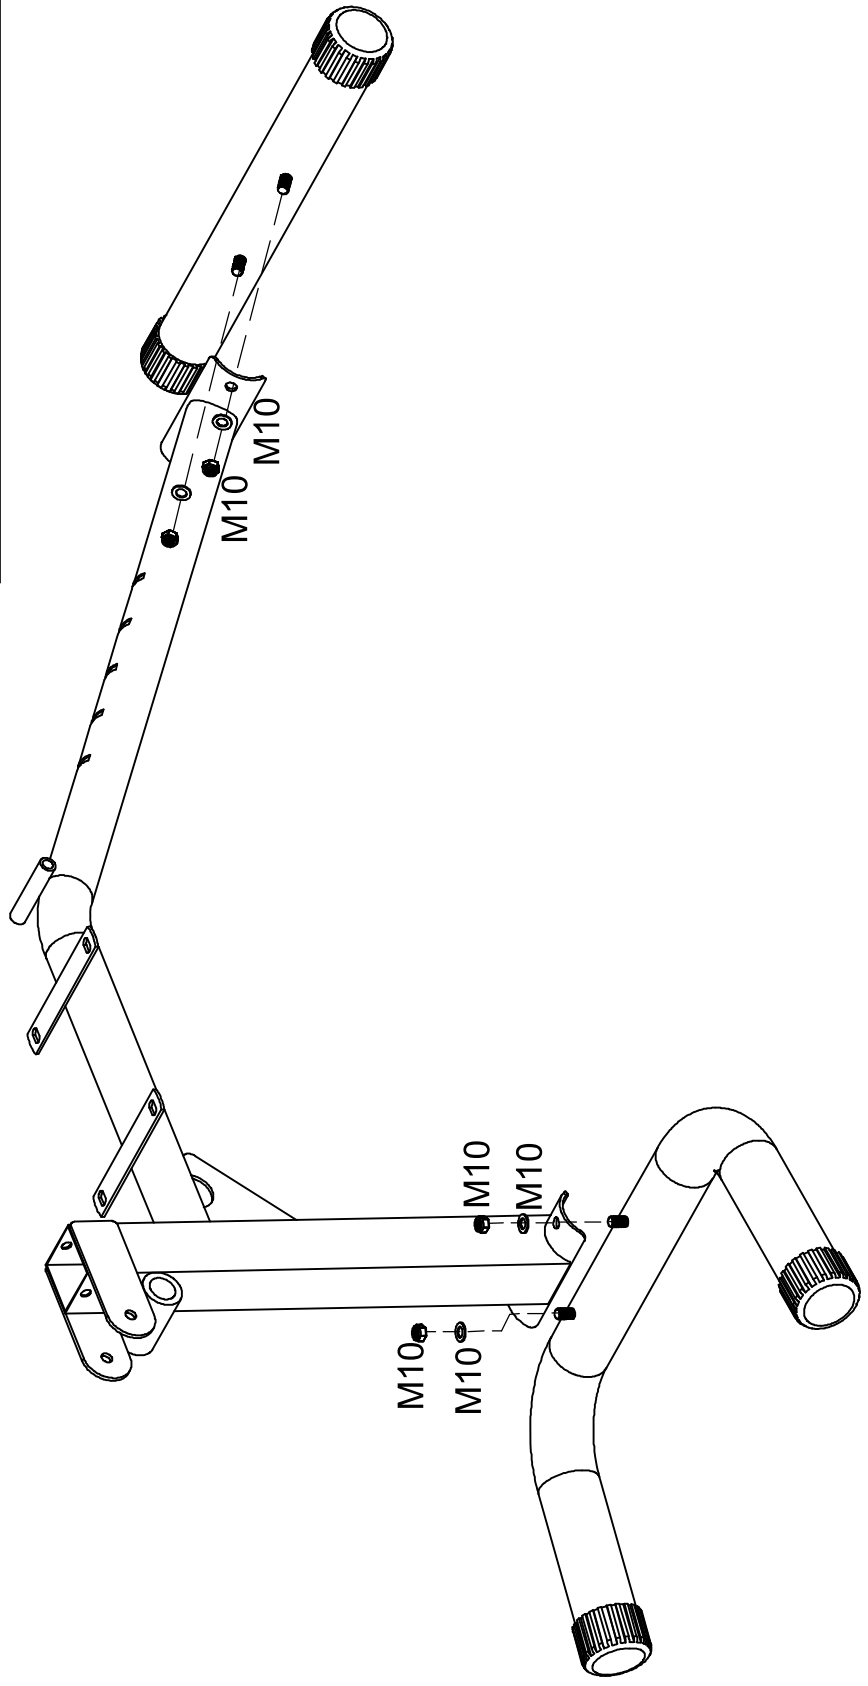

# GORILLA SPORTS

Washer: (M10)

10PCS

Washer: (M8)

10PCS

Nut: (M10)

7PCS

Hex Bolt: (M10x145)

1PC

Hex Bolt: (M10x80)

1PC

Hex Bolt: (M8x20)

6PCS

Hex Bolt: (M10x65)

1PC

Spanner

1PC

1PC

1

Washer: (M10)

4PCS

Nut: (M10)

4PCS

# 2

3

4