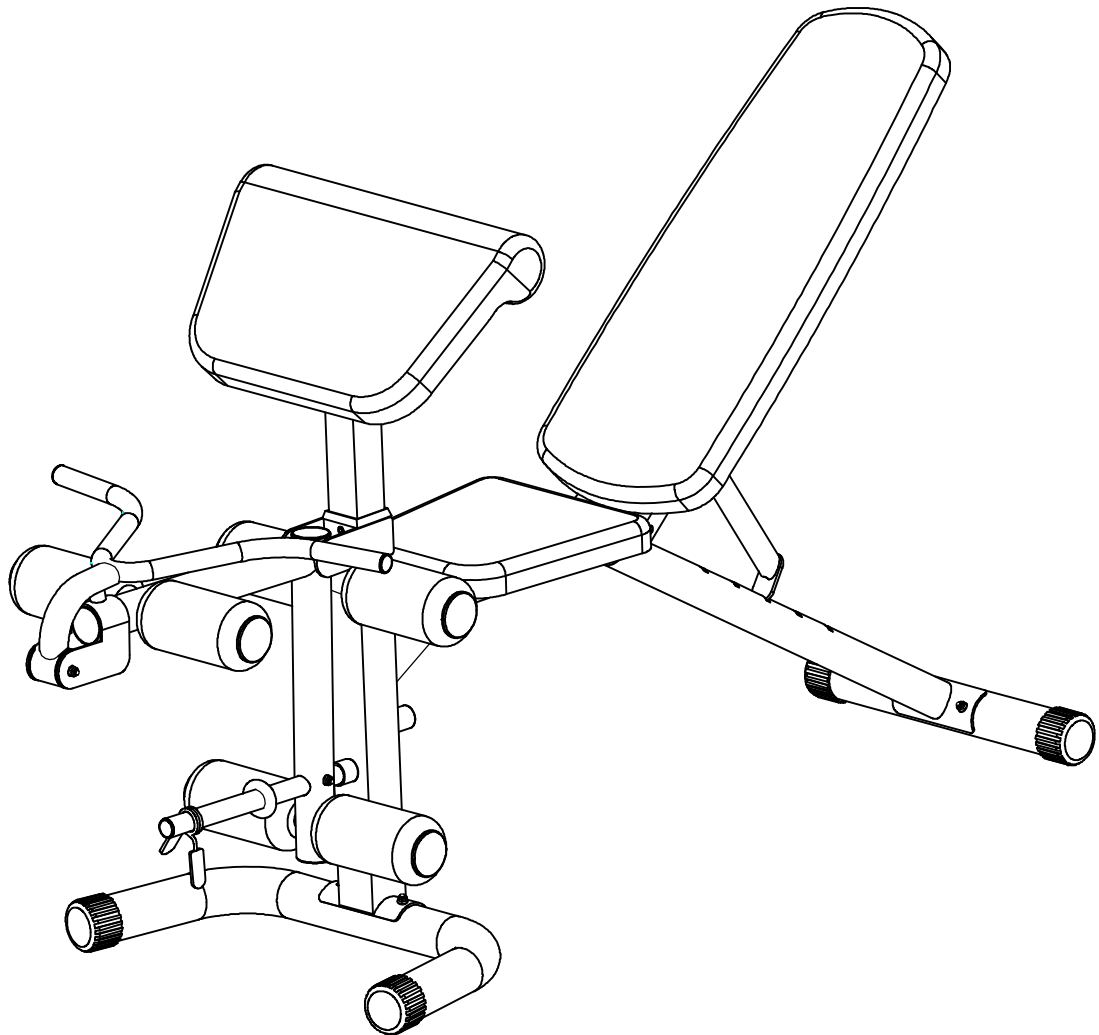

# GORILLA SPORTS

Weight Bench (10000575)

# GORILLA SPORTS

Washer: (M10)

10PCS

Washer: (M8)

10PCS

Nut: (M10)

7PCS

Hex Bolt: (M10x145)

1PC

Hex Bolt: (M10x80)

1PC

Hex Bolt: (M8x20)

6PCS

Hex Bolt: (M10x65)

1PC

Spanner

1PC

1PC

1

Washer: (M10)

4PCS

Nut: (M10)

4PCS