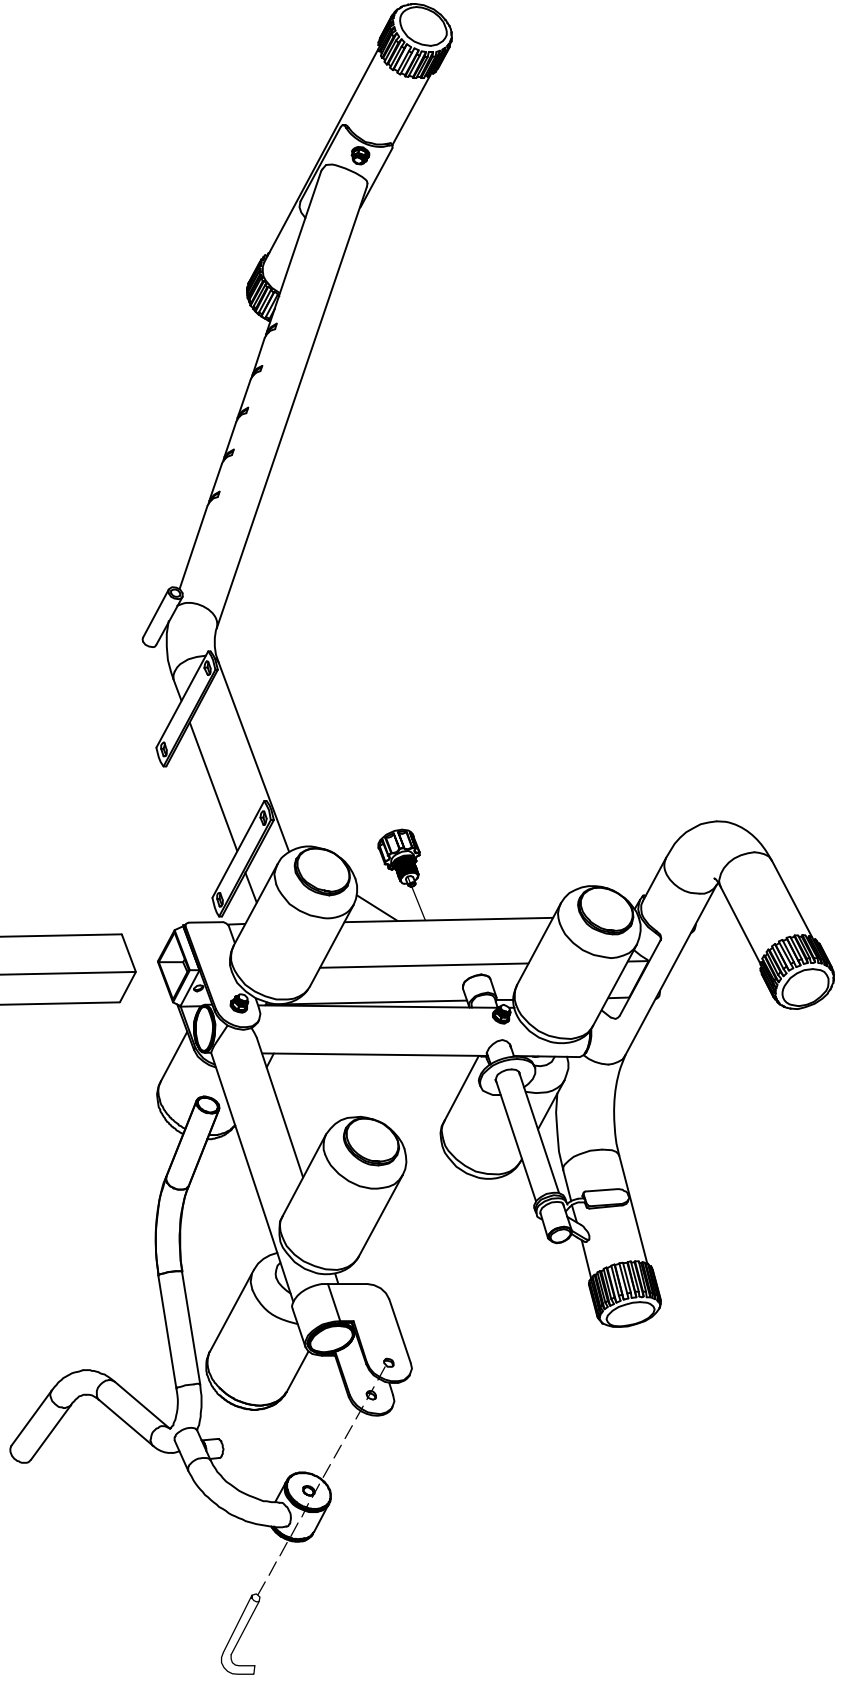

# GORILLA SPORTS

Washer: (M10)

10PCS

Washer: (M8)

10PCS

Nut: (M10)

7PCS

Hex Bolt: (M10x145)

1PC

Hex Bolt: (M10x80)

1PC

Hex Bolt: (M8x20)

6PCS

Hex Bolt: (M10x65)

1PC

Spanner

1PC

1PC

1

Washer: (M10)

4PCS

Nut: (M10)

4PCS

# 2

3

4