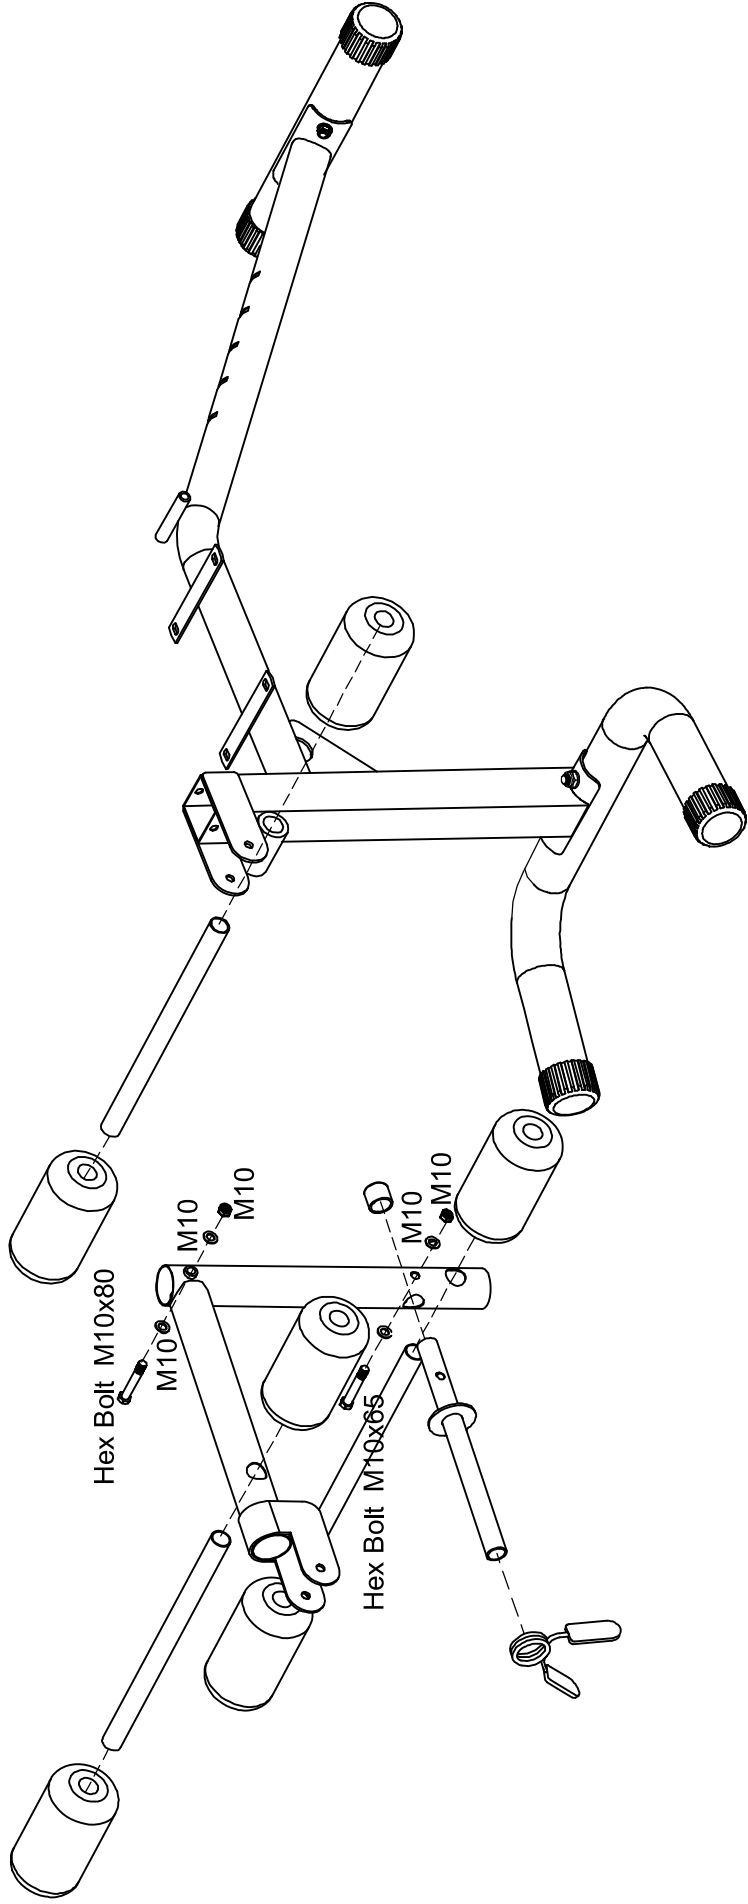

# GORILLA SPORTS

Washer: (M10)

10PCS

Washer: (M8)

10PCS

Nut: (M10)

7PCS

Hex Bolt: (M10x145)

1PC

Hex Bolt: (M10x80)

1PC

Hex Bolt: (M8x20)

6PCS

Hex Bolt: (M10x65)

1PC

Spanner

1PC

1PC

1

Washer: (M10)

4PCS

Nut: (M10)

4PCS

# 2

3

4