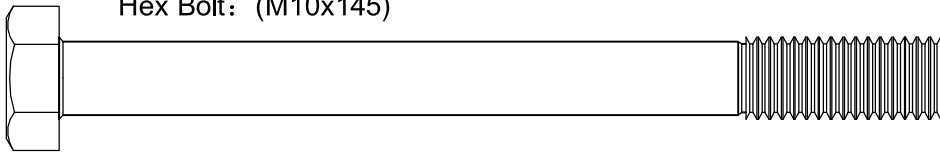

# GORILLA SPORTS

Washer: (M10)

10PCS

Washer: (M8)

10PCS

Nut: (M10)

7PCS

Hex Bolt: (M10x145)

1PC

Hex Bolt: (M10x80)

1PC

Hex Bolt: (M8x20)

6PCS

Hex Bolt: (M10x65)

1PC

Spanner